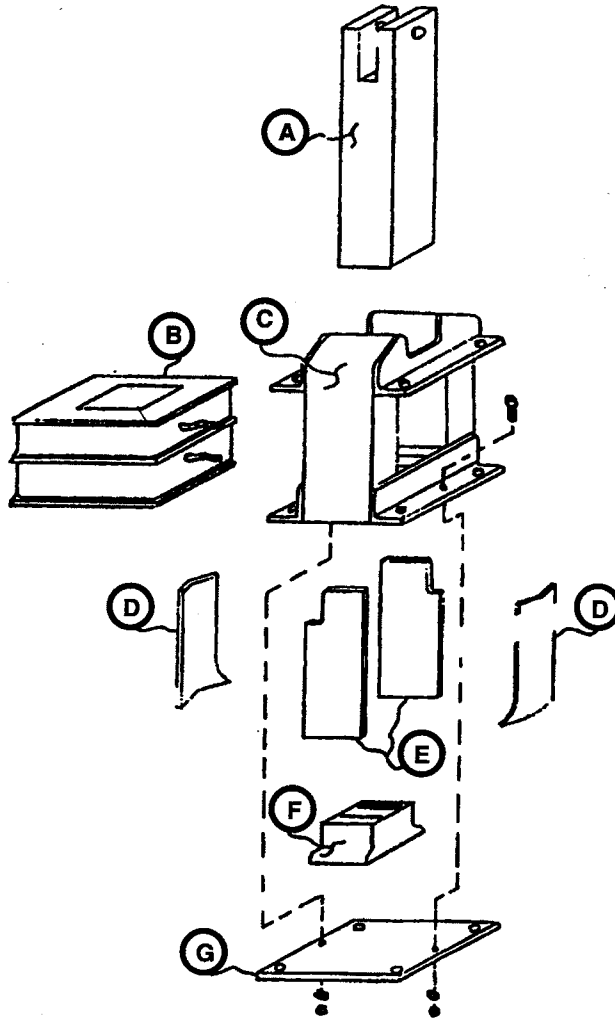

1074 Kenran Industrial Dr.
St. Louis, MO 63137
Phone: 1-800-381-9968

HUMCO DECK FITTINGS

Wintech Beebe Solenoid Parts Breakdown

Solenoid Parts Breakdown For 7007-220 and 7007-440

ITEM NO.	DESCRIPTION	TOTAL QTY	MODEL/PART NO.						
			301	311	321	331	341	351	
A	Plunger	1				7007-A			
B	Coil, 440V	1				R4317 WP			
XX	Coil, 220V	1				R4318 WP			
C	Frame	1				7007-C			
D	Guides (Brass)	2				7007-D			
E	Guides (Laminated Phenolic)	2				7007-E			
F	Pole Piece	1				7007-F			
G	Base Plate	1				7007-G