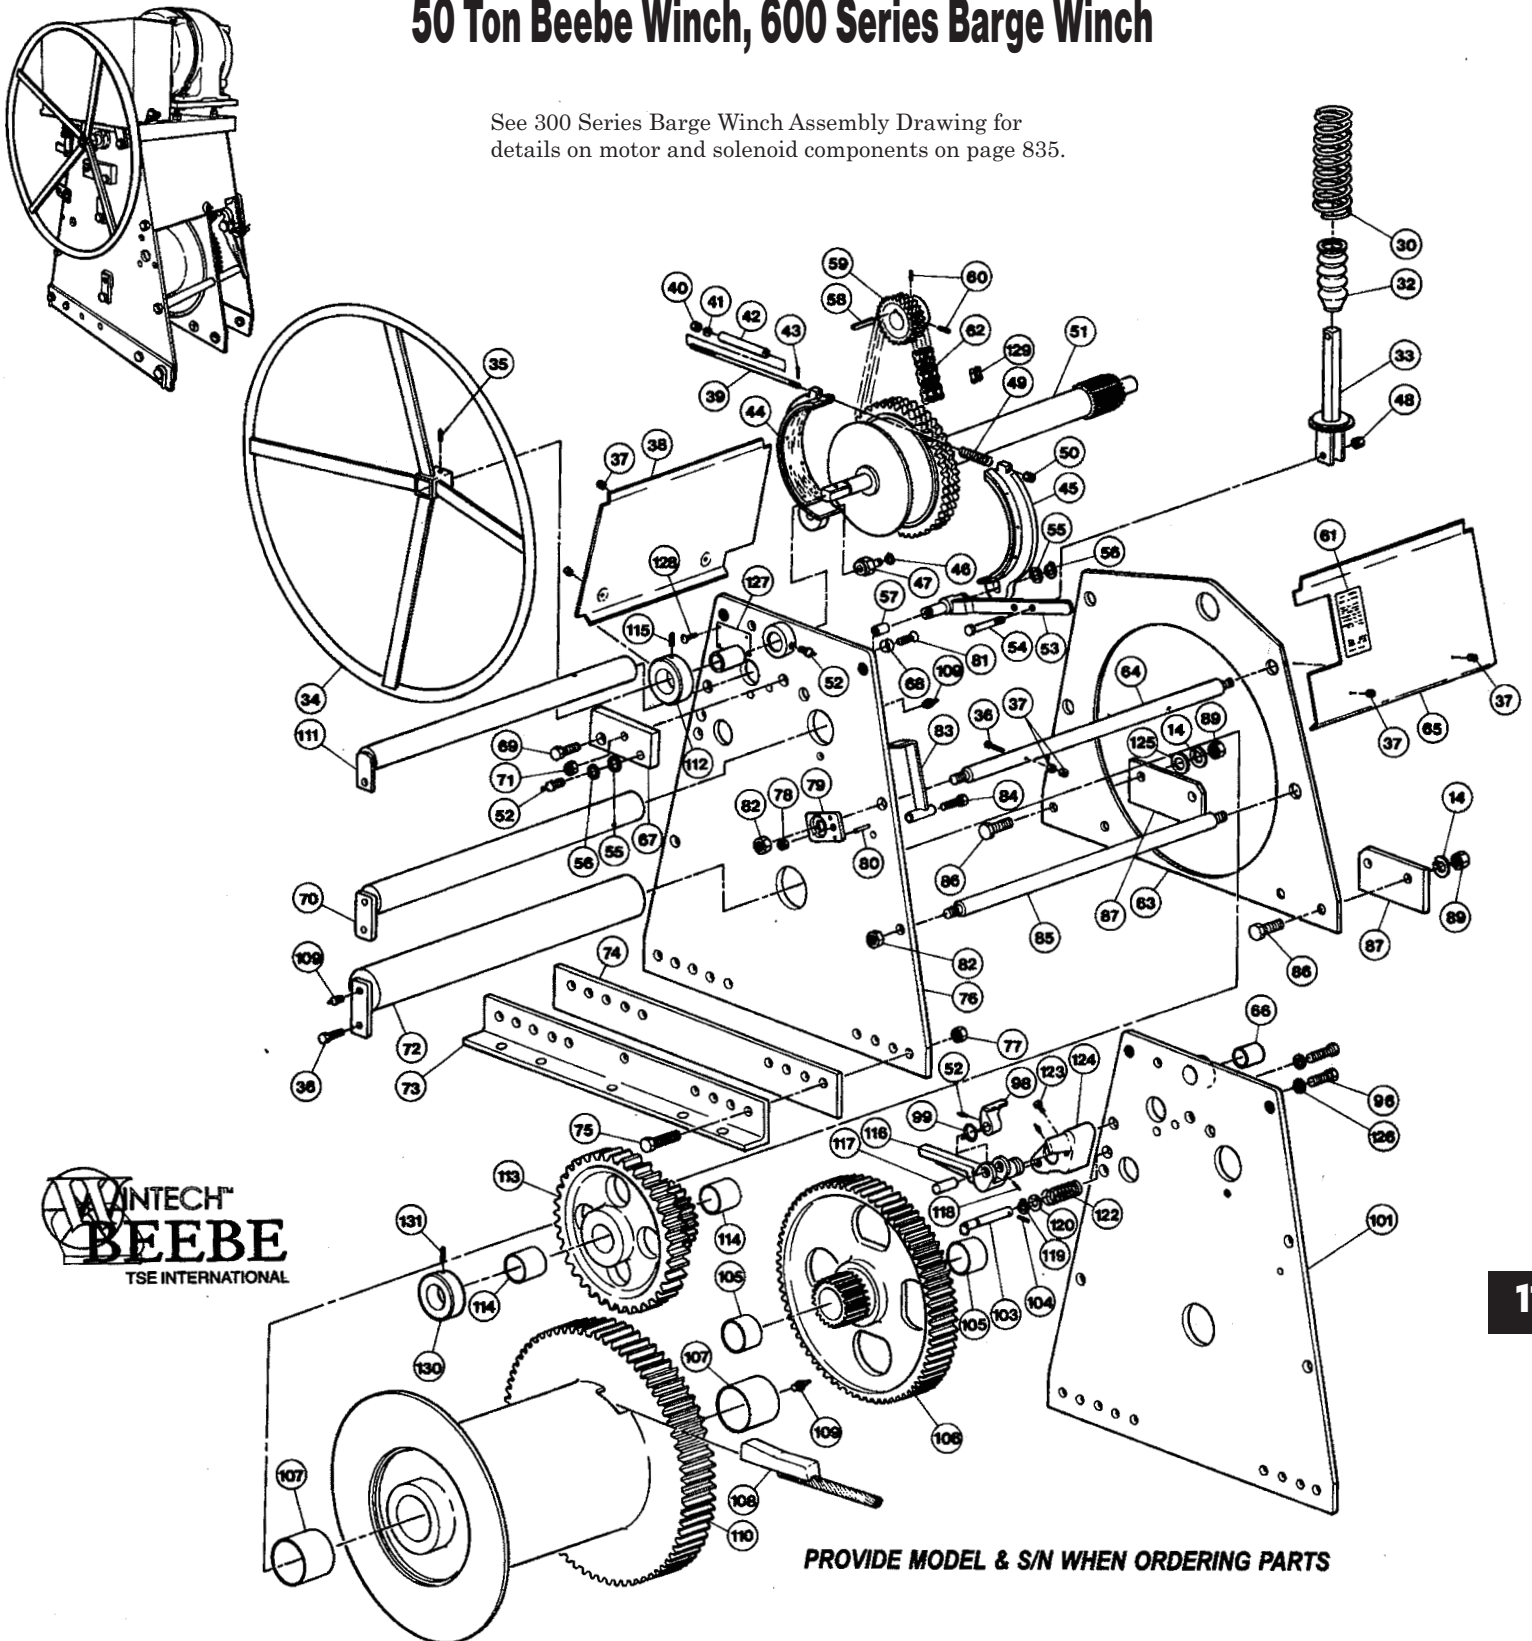

1074 Kenran Industrial Dr.
St. Louis, MO 63137
Phone: 1-800-381-9968

HUMCO DECK FITTINGS

Wintech Beebe 50 Ton, 600 Series Barge Winch

50 Ton Beebe Winch, 600 Series Barge Winch

See 300 Series Barge Winch Assembly Drawing for details on motor and solenoid components on page 835.

PROVIDE MODEL & S/N WHEN ORDERING PARTS