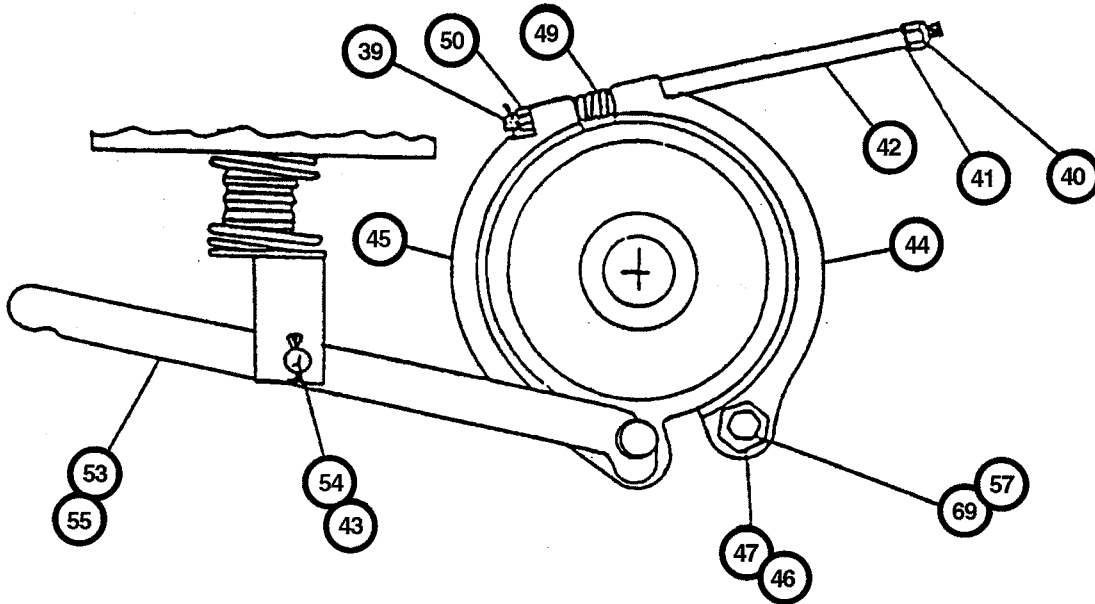

1074 Kenran Industrial Dr.
St. Louis, MO 63137
Phone: 1-800-381-9968

HUMCO DECK FITTINGS

Wintech Beebe 600 Series Brake Assembly

Brake Assembly 600 Series 50 Ton Barge Winch

ITEM NO.	DESCRIPTION	QTY.	PART NO.
53	Brake Lever - Left Hand	1	8120-2
53	Brake Lever - Right Hand	1	8120-1
45	Brake Shoe - Lever Side	1	8122
44	Brake Shoe - Anchor Side	1	8123
47	Brake Anchor Eccentric	1	8126
39	Adjustment Stud	1	1645
42	Adjustment Spacer	1	1646
49	Adjustment Spring	1	1647
54	Solendid Link Pin	1	4969-1
69	Anchor Bolt	1	50208
40	Adjustment Nut	1	50170
41	Flat Washer	1	50177
50	Slotted Nut	1	50169
46	Brake Shoe Retaining Ring	1	53918
55	Brake Lever Washer	1	50166
43	Cotter Pins	5	51937