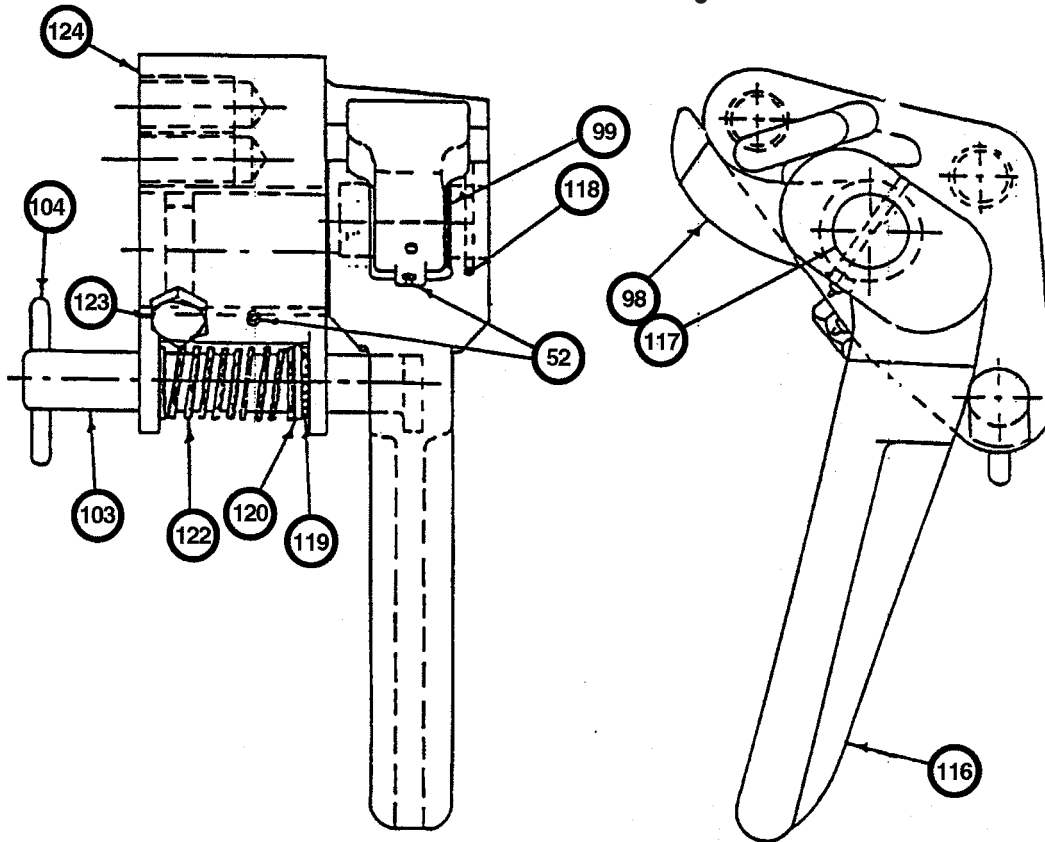

1074 Kenran Industrial Dr.
St. Louis, MO 63137
Phone: 1-800-381-9968

HUMCO DECK FITTINGS

Wintech Beebe 600 Series Right Hand Dog Assembly

Right Hand Dog Assembly Part No. 555 600 Series 50 Ton Barge Winch

ITEM NO.	DESCRIPTION	QTY.	DRAWING NO.
124	Dog Bracket - Right Hand	1	364
116	Dog Lever - Right Hand	1	365
98	Dog	1	1020A
117	Dog Shaft	1	312
99	Dog Spring - Right Hand	1	1010
103	Plunger Pin	1	361
122	Plunger Pin Spring	1	348
104	Plunger Pin Handle	1	52727
123	Retaining Screw	1	733
52	Alemite Grease Fittings	1	51006
119	"C" Clip	1	553-11
120	Washer	1	553-12
118	Rollpin	1	553-13

11