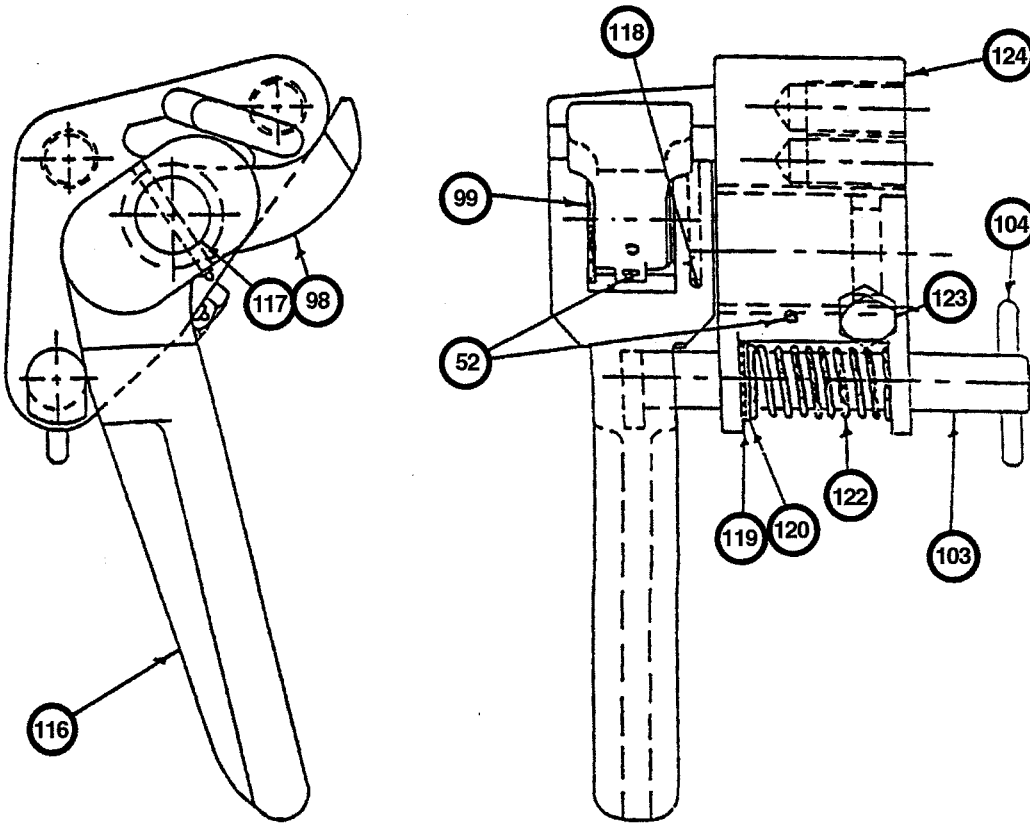

1074 Kenran Industrial Dr.
St. Louis, MO 63137
Phone: 1-800-381-9968

HUMCO DECK FITTINGS

Wintech Beebe 600 Series Left Hand Dog Assembly

Left Hand Dog Assembly

Part No. 553

600 Series 50 Ton Barge Winch

ITEM NO.	DESCRIPTION	QTY.	DRAWING NO.
124	Dog Bracket - Left Hand	1	314
116	Dog Lever - Left Hand	1	313
98	Dog	1	1020A
117	Dog Shaft	1	312
99	Dog Spring - Left Hand	1	1011
103	Plunger Pin	1	361
122	Plunger Pin Spring	1	348
104	Plunger Pin Handle	1	52727
123	Retaining Screw	1	733
52	Alemite Grease Fittings	1	51006
119	"C" Clip	1	553-11
120	Washer	1	553-12
118	Rollpin	1	553-13