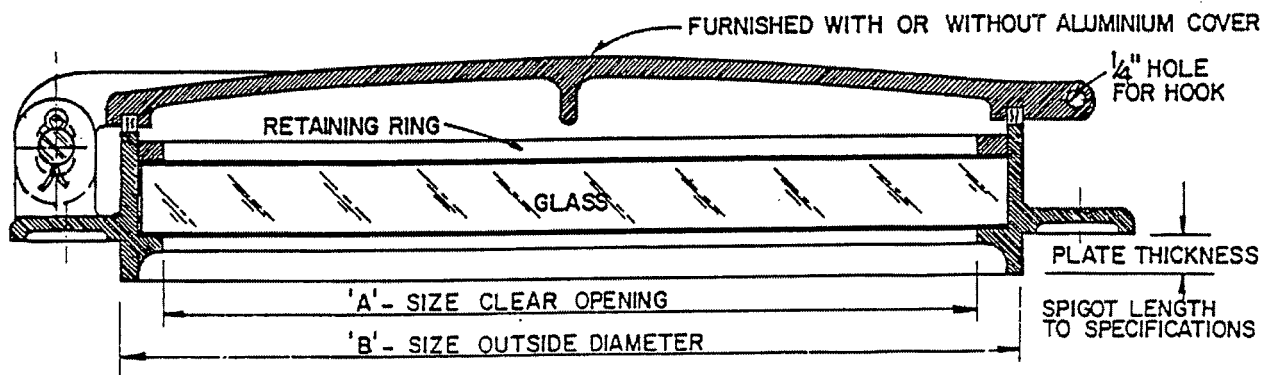

SECTION

REVERSED FIXED LIGHT
DRAWING NO. 600