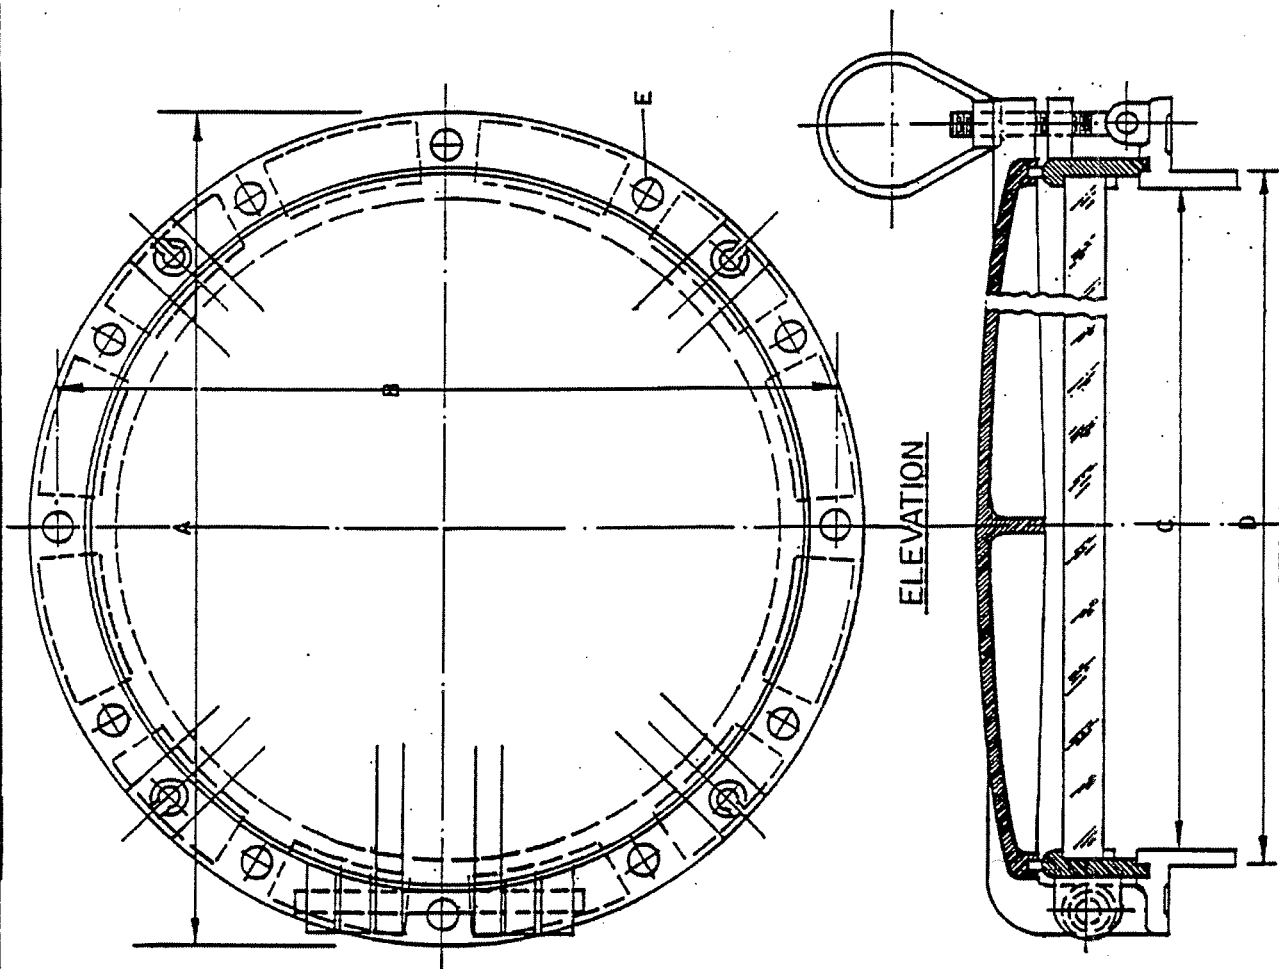

PLAN

SECTION

REVERSED FIXED LIGHT
 DRAWING NO. 600

1074 Kenran Industrial Dr.
St. Louis, MO 63137
Phone: 1-800-381-9968

HUMCO DOORS

Port Lights

1074 Kenran Industrial Dr.
 St. Louis, MO 63137
 Phone: 1-800-381-9968

HUMCO DOORS

Port Lights

SIZE	10	12	14	16	18
A	14 1/4"	16"	18"	20 3/8"	22 3/4"
B	12 3/4"	14 3/4"	17"	18 7/8"	21 1/8"
C	10"	12"	14"	16"	18"
D	10 3/8"	12 3/8"	14 3/8"	16 1/2"	18 1/2"
E	1/2"	1/2"	1/2"	1/2"	1/2"

PL-8000 Series
Aluminum Deadlight Cover

PL-4000 Series
Portlight Glass

PL-3000 Series
Portlight Retaining Ring

PL-5000 Series
Retaining Ring Wrench

Portlight Dogs	
Manganese Bronze w/ Acme Threads	
Part No.	Size
DG-1130	5/8" x 4-1/2"
DG-1140	3/4" x 4-1/2"

Portlight Dogs	
Manganese Bronze w/ Acme Threads	
Part No.	Size
DG-1110	5/8" x 5-3/4"
DG-1120	3/4" x 5-3/4"