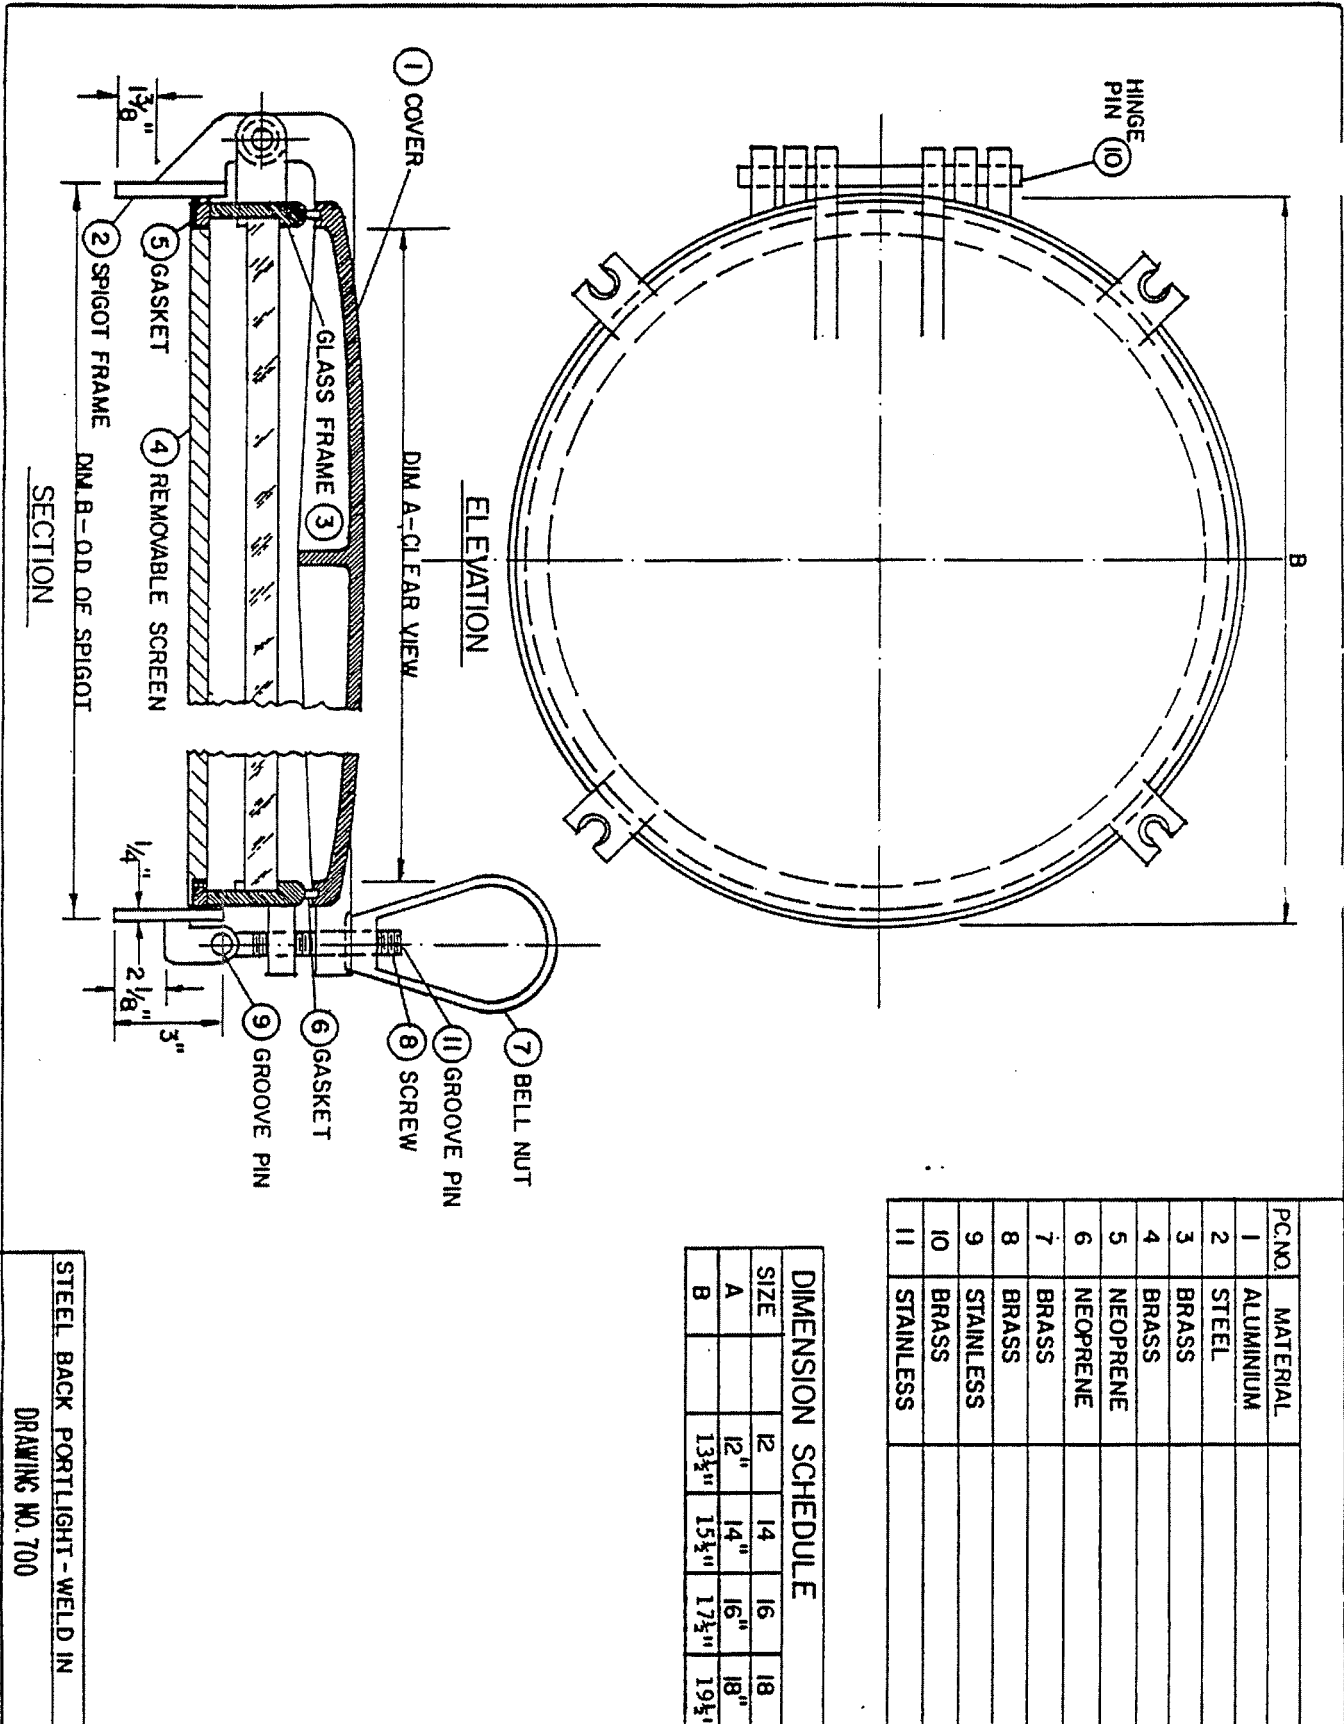

1074 Kenran Industrial Dr.
St. Louis, MO 63137
Phone: 1-800-381-9968

HUMCO DOORS

Port Lights