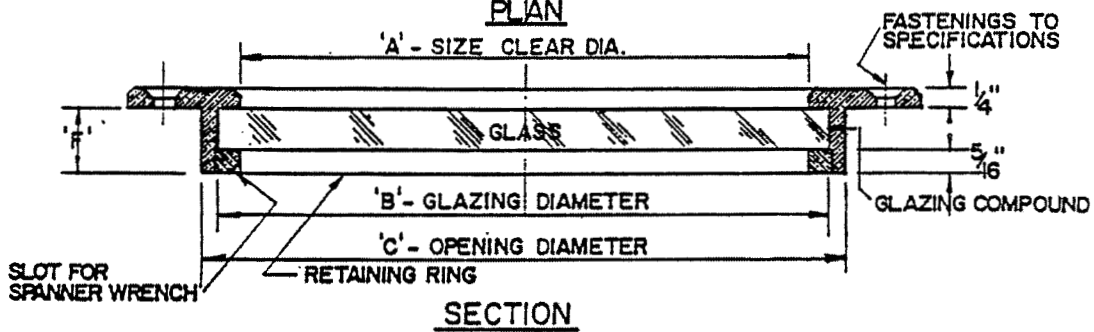

1074 Kenran Industrial Dr.
 St. Louis, MO 63137
 Phone: 1-800-381-9968

HUMCO DOORS

Port Lights

DIMENSION		SCHEDULE			
A	B	C	D	E	F
10"	10 $\frac{1}{2}$ "	11 $\frac{1}{16}$ "	13 $\frac{1}{4}$ "	12 $\frac{1}{4}$ "	1 $\frac{1}{16}$ "
12"	12 $\frac{1}{2}$ "	13"	15 $\frac{3}{16}$ "	14 $\frac{3}{16}$ "	1 $\frac{1}{4}$ "
16"	16 $\frac{1}{2}$ "	17"	19 $\frac{1}{2}$ "	18 $\frac{1}{2}$ "	1 $\frac{3}{8}$ "
18"	18 $\frac{1}{2}$ "	19 $\frac{1}{16}$ "	22 $\frac{5}{8}$ "	20 $\frac{7}{8}$ "	1"

PLAN

SECTION

PLAIN FIXED LIGHT

DRAWING NO. 500

1074 Kenran Industrial Dr.
 St. Louis, MO 63137
 Phone: 1-800-381-9968

HUMCO DOORS

Port Lights

DIMENSION SCHEDULE				
A SIZE CL. OP.	SPIGOT MAX. LT.	B SIZE O.S. DIA.	O'VALL DIA.	BOLT HOLE
10"	0-1/2"	11"	13 5/8"	5/16"
12"	0-1/2"	13 1/8"	15 7/8"	3/8"
16"	0-1/2"	17 1/4"	20 3/8"	1/2"

PL-8000 Series
Aluminum Deadlight Cover

PL-4000 Series
Portlight Glass

PL-3000 Series
Portlight Retaining Ring

PL-5000 Series
Retaining Ring Wrench

Portlight Dogs	
Manganese Bronze w/ Acme Threads	
Part No.	Size
DG-1130	5/8" x 4-1/2"
DG-1140	3/4" x 4-1/2"

Portlight Dogs	
Manganese Bronze w/ Acme Threads	
Part No.	Size
DG-1110	5/8" x 5-3/4"
DG-1120	3/4" x 5-3/4"