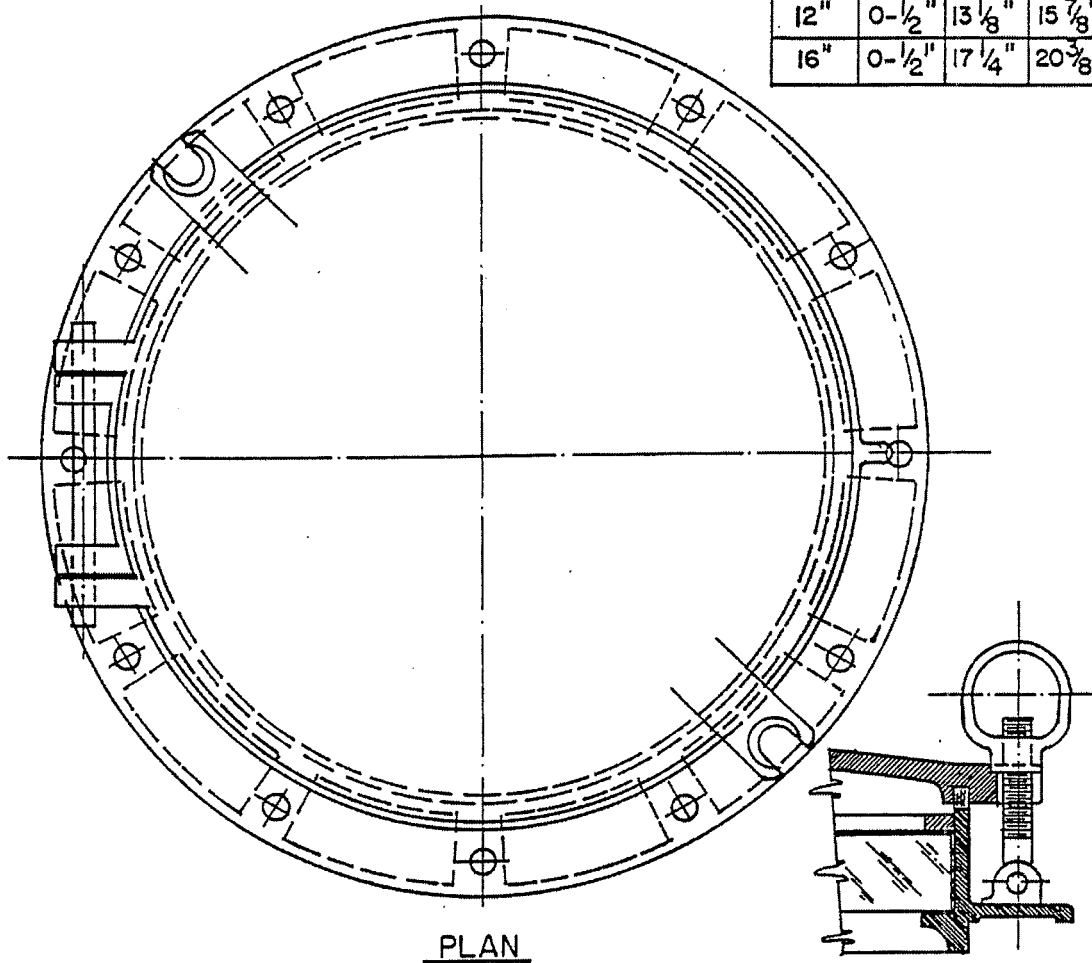

PLAN

SECTION

PLAIN FIXED LIGHT

DRAWING NO. 500

1074 Kenran Industrial Dr.
 St. Louis, MO 63137
 Phone: 1-800-381-9968

HUMCO DOORS

Port Lights

DIMENSION SCHEDULE				
A SIZE CL. OP.	SPIGOT MAX. LT.	B SIZE O.S. DIA.	O'VALL DIA.	BOLT HOLE
10"	0-1/2"	11"	13 5/8"	5/16"
12"	0-1/2"	13 1/8"	15 7/8"	3/8"
16"	0-1/2"	17 1/4"	20 3/8"	1/2"

HUMCO DOORS

Port Lights

SIZE	10	12	14	16	18
A	14 1/4"	16"	18"	20 3/8"	22 3/4"
B	12 3/4"	14 3/4"	17"	18 7/8"	21 1/8"
C	10"	12"	14"	16"	18"
D	10 3/8"	12 3/8"	14 3/8"	16 1/2"	18 1/2"
E	1/2"	1/2"	1/2"	1/2"	1/2"

PL-8000 Series
Aluminum Deadlight Cover

PL-4000 Series
Portlight Glass

PL-3000 Series
Portlight Retaining Ring

PL-5000 Series
Retaining Ring Wrench

Portlight Dogs	
Manganese Bronze w/ Acme Threads	
Part No.	Size
DG-1130	5/8" x 4-1/2"
DG-1140	3/4" x 4-1/2"

Portlight Dogs	
Manganese Bronze w/ Acme Threads	
Part No.	Size
DG-1110	5/8" x 5-3/4"
DG-1120	3/4" x 5-3/4"