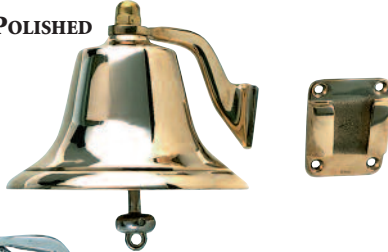

1074 Kenran Industrial Dr.
St. Louis, MO 63137
Phone: 1-800-381-9968

Perko Fog Bells

THE 8 AND 12 INCH BELLS LISTED ON THIS PAGE HAVE BEEN REVIEWED BY THE U.S. COAST GUARD AND COMPLY WITH C.G. 169 REGULATIONS FOR SOUND SIGNAL APPLIANCES AS REQUIRED BY ANNEX III PARAGRAPH 2 OF THE '72 COLREGS. THE 8 INCH SIZE IS FOR USE ON VESSELS UNDER 20 METERS (65.6 FT.) IN LENGTH. THE 12 INCH SIZE IS FOR USE ON VESSELS OF ANY LENGTH.

FIG. 0420 POLISHED

FIG. 0420 - FOG BELL

CONSTRUCTION:

- CAST BRONZE
- CHROME PLATED OR POLISHED
- MEDIUM WEIGHT
- REMOVABLE

As seen in 1932 Catalog

FIG. 0420 CHROME

ORDERING & TECH INFO				
Bottom Diameter Inches	Height Overall Inches	Polished Bronze Std. Pkg. - 1 Pc.	Chrome Plated Bronze Std. Pkg. - 1 Pc.	Ship Wt. Carton Lbs. POL/CHR
6	5	0420006POL	0420006CHR	4.1/4.1
8	6-1/8	0420008POL	0420008CHR	8.5/8.0

Screw Size #8 F.H.

FIG. 0150 CHROME

FIG. 0150 - FOG BELL

CONSTRUCTION:

- CAST BRONZE
- CHROME PLATED, PLAIN OR POLISHED
- HEAVY WEIGHT
- REMOVABLE

As seen in 1932 Catalog

ORDERING & TECH INFO					
Bottom Diameter Inches	Height Overall Inches	Plain Bronze Std. Pkg. 1 Pc.	Polished Bronze Std. Pkg. 1 Pc.	Chrome Plated Bronze Std. Pkg. 1 Pc.	Ship Wt. Carton Lbs. PLB/POL/CHR
8	8	0150008PLB	0150008POL	0150008CHR	9.9/9.3/9.7
12	12	0150012PLB	0150012POL	0150012CHR	33.2/31.9/33.3

Screw Size 1/4" F.H.

SPARE PARTS ORDERING INFORMATION

For complete Spare Part No. Insert Finish Code: P or PLB, for Plain Bronze or Brass Finish (i.e. 0420P0699A or 0127000PLB). B or POL, for Polished Bronze or Brass Finish (i.e. 0420B0699A or 0127000POL). C or CHR, for Chrome Plated Finish (i.e. 0420C0699A or 0127000CHR).