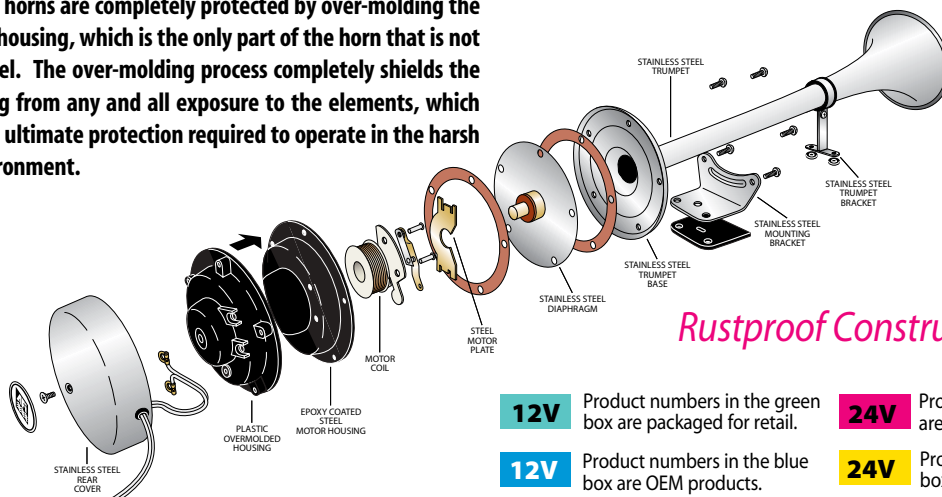

**10029XLP**

*PREMIUM XLP*

**Dual Trumpet Electric Horn**

**11029XLP**

- 5 Year Warranty
- 100% stainless steel exterior
- Includes laminated horn signal card and stainless steel mounting screws
- Type 304 stainless steel diaphragm
- Dimensions: 18-1/2" L x 8" W x 5" H
- Maximum amp draw: 10 Amps
- dB(A) rating: 123 at one meter
- Fundamental frequency: 390±15/330±15 Hz

**10018XLP**

*PREMIUM XLP*

**24 Volt Dual Trumpet Electric Horn**

**11018XLP**

- 5 Year Warranty
- Maximum amp draw: 5 Amps
- dB(A) rating: 123 at one meter
- Fundamental frequency: 390±15/330±15 Hz

AFI Premium XLP horns are the loudest electric horns available today and they are covered by an all-inclusive five-year warranty. These horns are completely protected by over-molding the steel motor housing, which is the only part of the horn that is not stainless steel. The over-molding process completely shields the steel housing from any and all exposure to the elements, which provides the ultimate protection required to operate in the harsh marine environment.

*Rustproof Construction*

**12V** Product numbers in the green box are packaged for retail.

**24V** Product numbers in the red box are 24 VOLT packaged for retail.

**12V** Product numbers in the blue box are OEM products.