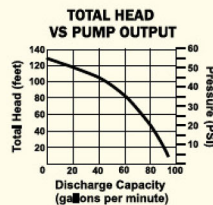

Thanks to the use of Honda four-stroke engines and superior technology, Honda water pumps offer smooth, quiet operation.

WH15XTA

- High-pressure (57 psi max.), centrifugal, self-priming 1.5" pump
- 98 gal/min capacity
- Easy-starting Honda OHV commercial-grade engine
- Lightweight aluminum case
- Cast iron impeller & volute
- Easy-carry handle

WH20XTAF

- High-pressure (64 psi max.), centrifugal, self-priming 2" pump
- 119 gal/min capacity
- Easy-starting Honda OHV commercial-grade engine
- Lightweight aluminum case
- Cast iron impeller & volute
- Full frame protection