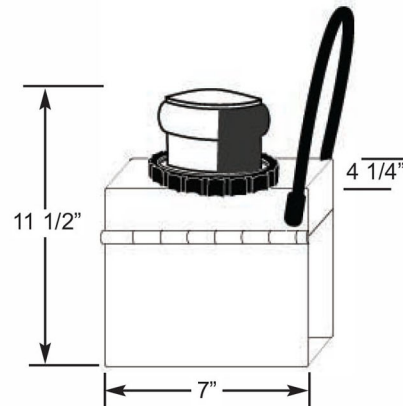

The market leader in lightweight, rugged, barge navigation lights. Runs for 40 nights on one set of standard alkaline batteries.

BGLED888-STAR

SPECIFICATIONS:

Range:	3 nautical miles
Mount:	Magnetic (Stainless)
Light Source:	LEDs rated up to 20,000 hrs
Material:	High-impact polycarbonate
Battery Life:	40 nights on standard alkaline
Weight:	7 lbs.
Dimensions:	11 1/2"h x 7"l x 4 1/4"w

BGLED888-FL-PEEP

Platform 820 Series

Meets all requirements of Federal Standards CFR-33.

SPECIFICATIONS:

Color:	Red, Green, Amber, White, Blue
Range:	1-5 nautical miles
Mount:	Magnetic or Flat Mount
Light Source:	High-power LEDs
Material:	High-impact polycarbonate
Power Source:	12, 24 VDC; 120, 220 VAC
Weight:	5 lbs.
Dimensions:	10" h x 6" dia.
Lamp Life:	100,000 Hours
Flash Rates:	10, 15, 30, 60