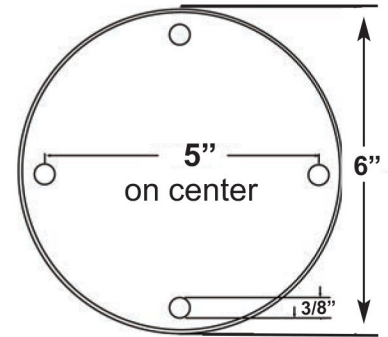

Candle Power:

22
45.7
59.1
75.2
89.5
107

MOUNTING BASE